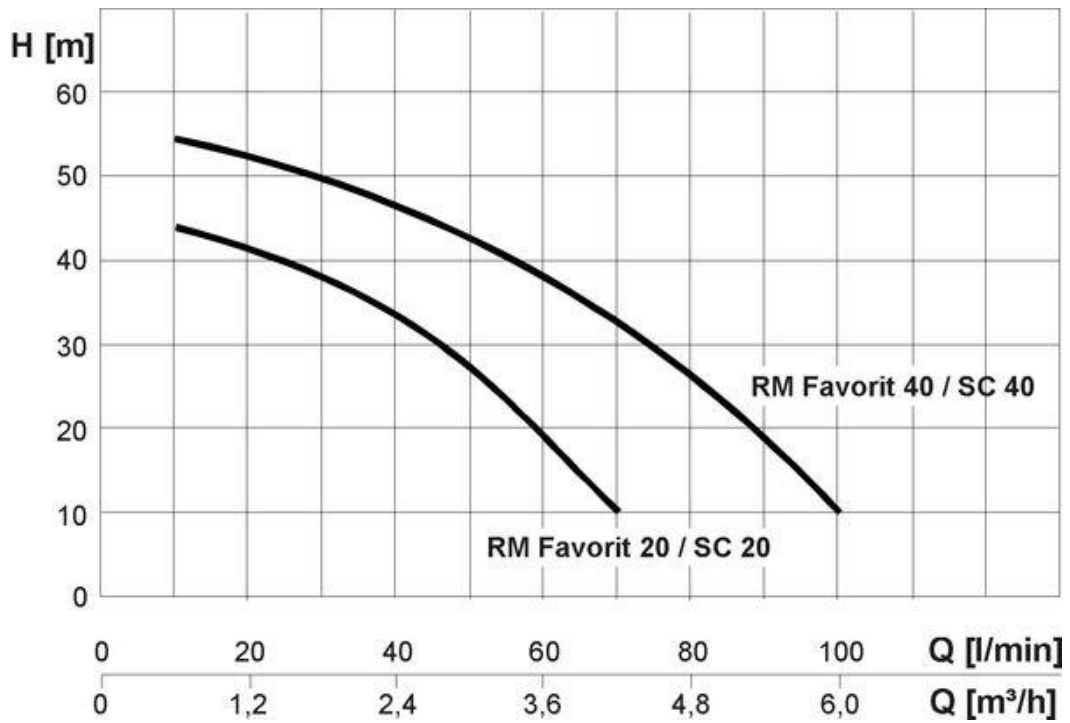

RAINMASTER FAVORIT Pump Curves:

Pump Curves for Duplex and Triplex Installation: